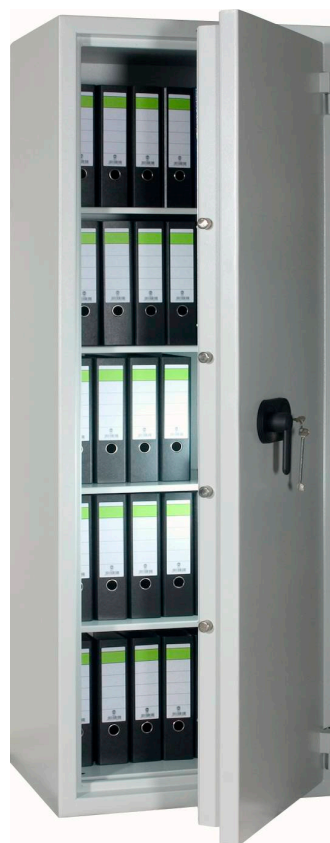

Basel safes

Certified burglary protection according to EN 1143-1 Gard III

Safety knows no compromise

Technical data :

- Solid locking on all sides
- Locking of the lock and bolts in test case of burglary by means of an informer lock
- Alarm pre-equipment
- Device for fixing to the floor

Standard finishes :

- Double bitted key lock includes two keys
- Removable shelves
- Light grey RAL 7035 or anthracite RAL 7016
- Door pivots: right or left
- Basel 60610 to Basel 60612 two-door two-door

Options :

- Number combination lock mechanics
- Electronic lock
- Electronic lock with emergency key
- Electronic lock with redundancy (Paxos)
- Special colours
- Interior fittings according to the price list

Bâle 60607

Type	Dimensions ext. (mm)			Dimensions int. (mm)			Weight/Vol Kg/litres	Shelves
	H	L	P	H	L	P		
Certified burglary protection according to EN 1143-1 Gard III								
Bâle 60600	420	550	500	304	434	310	250/41	1
Bâle 60601	600	650	500	484	534	310	340/80	1
Bâle 60602	800	650	500	684	534	310	425/113	2
Bâle 60603	1000	650	500	884	534	310	480/146	2
Bâle 60604	800	700	550	684	584	360	468/143	2
Bâle 60605	1200	700	550	1084	584	360	660/228	2
Bâle 60606	1500	700	550	1384	584	360	800/291	3
Bâle 60607	1950	700	550	1834	584	360	1030/385	4
Bâle 60608	1500	820	650	1384	704	460	850/448	3
Bâle 60609	1800	820	650	1684	704	460	980/545	4
Bâle 60610	1950	1050	650	1834	934	460	1130/787	4
Bâle 60611	1800	1250	650	1684	1134	460	1410/878	4
Bâle 60612	1800	1450	650	1684	1334	460	1520/1033	4